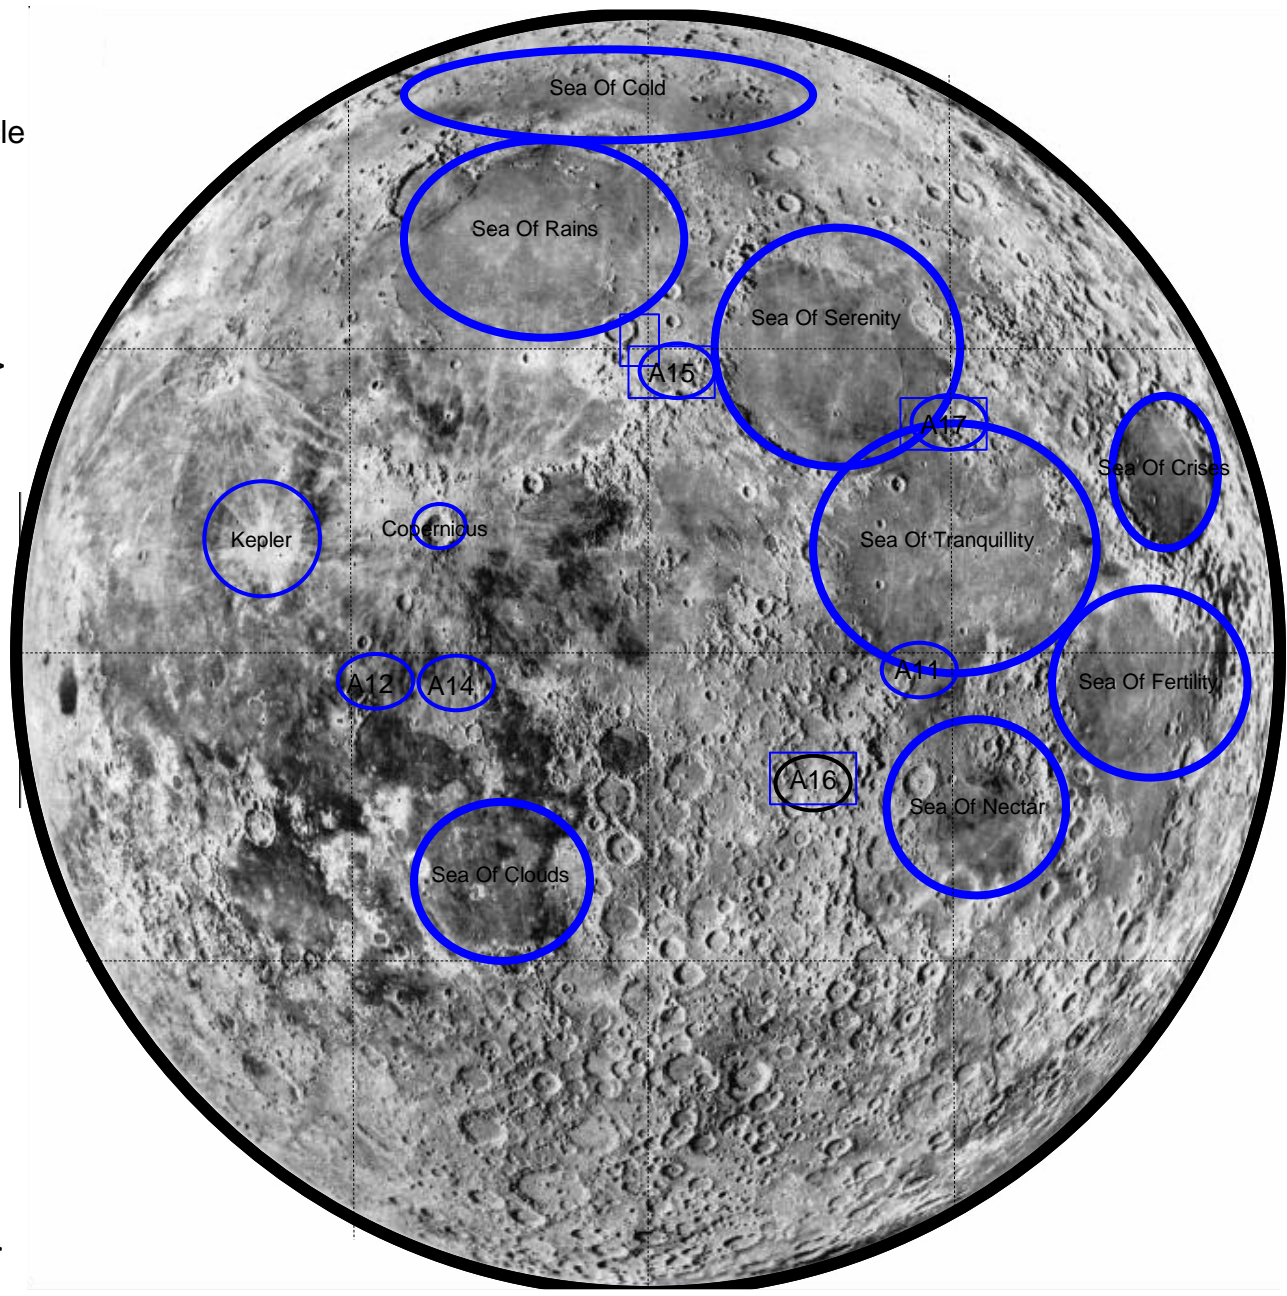

Draw > A Moon Circle

Then Add in >

Guide Lines

Sea Of Tranquillity >

Apollo 11 >

Apollo 17 >

Sea Of Serenity >

Apollo 15 >

Sea Of Crises >

Sea Of Nectar >

Apollo 16 >

Sea Of Fertility

Apollo 12 >

Apollo 14 >

Sea Of Clouds

Sea Of Cold >

Sea Of Rains >

Crater Copernicus >

Crater Kepler >