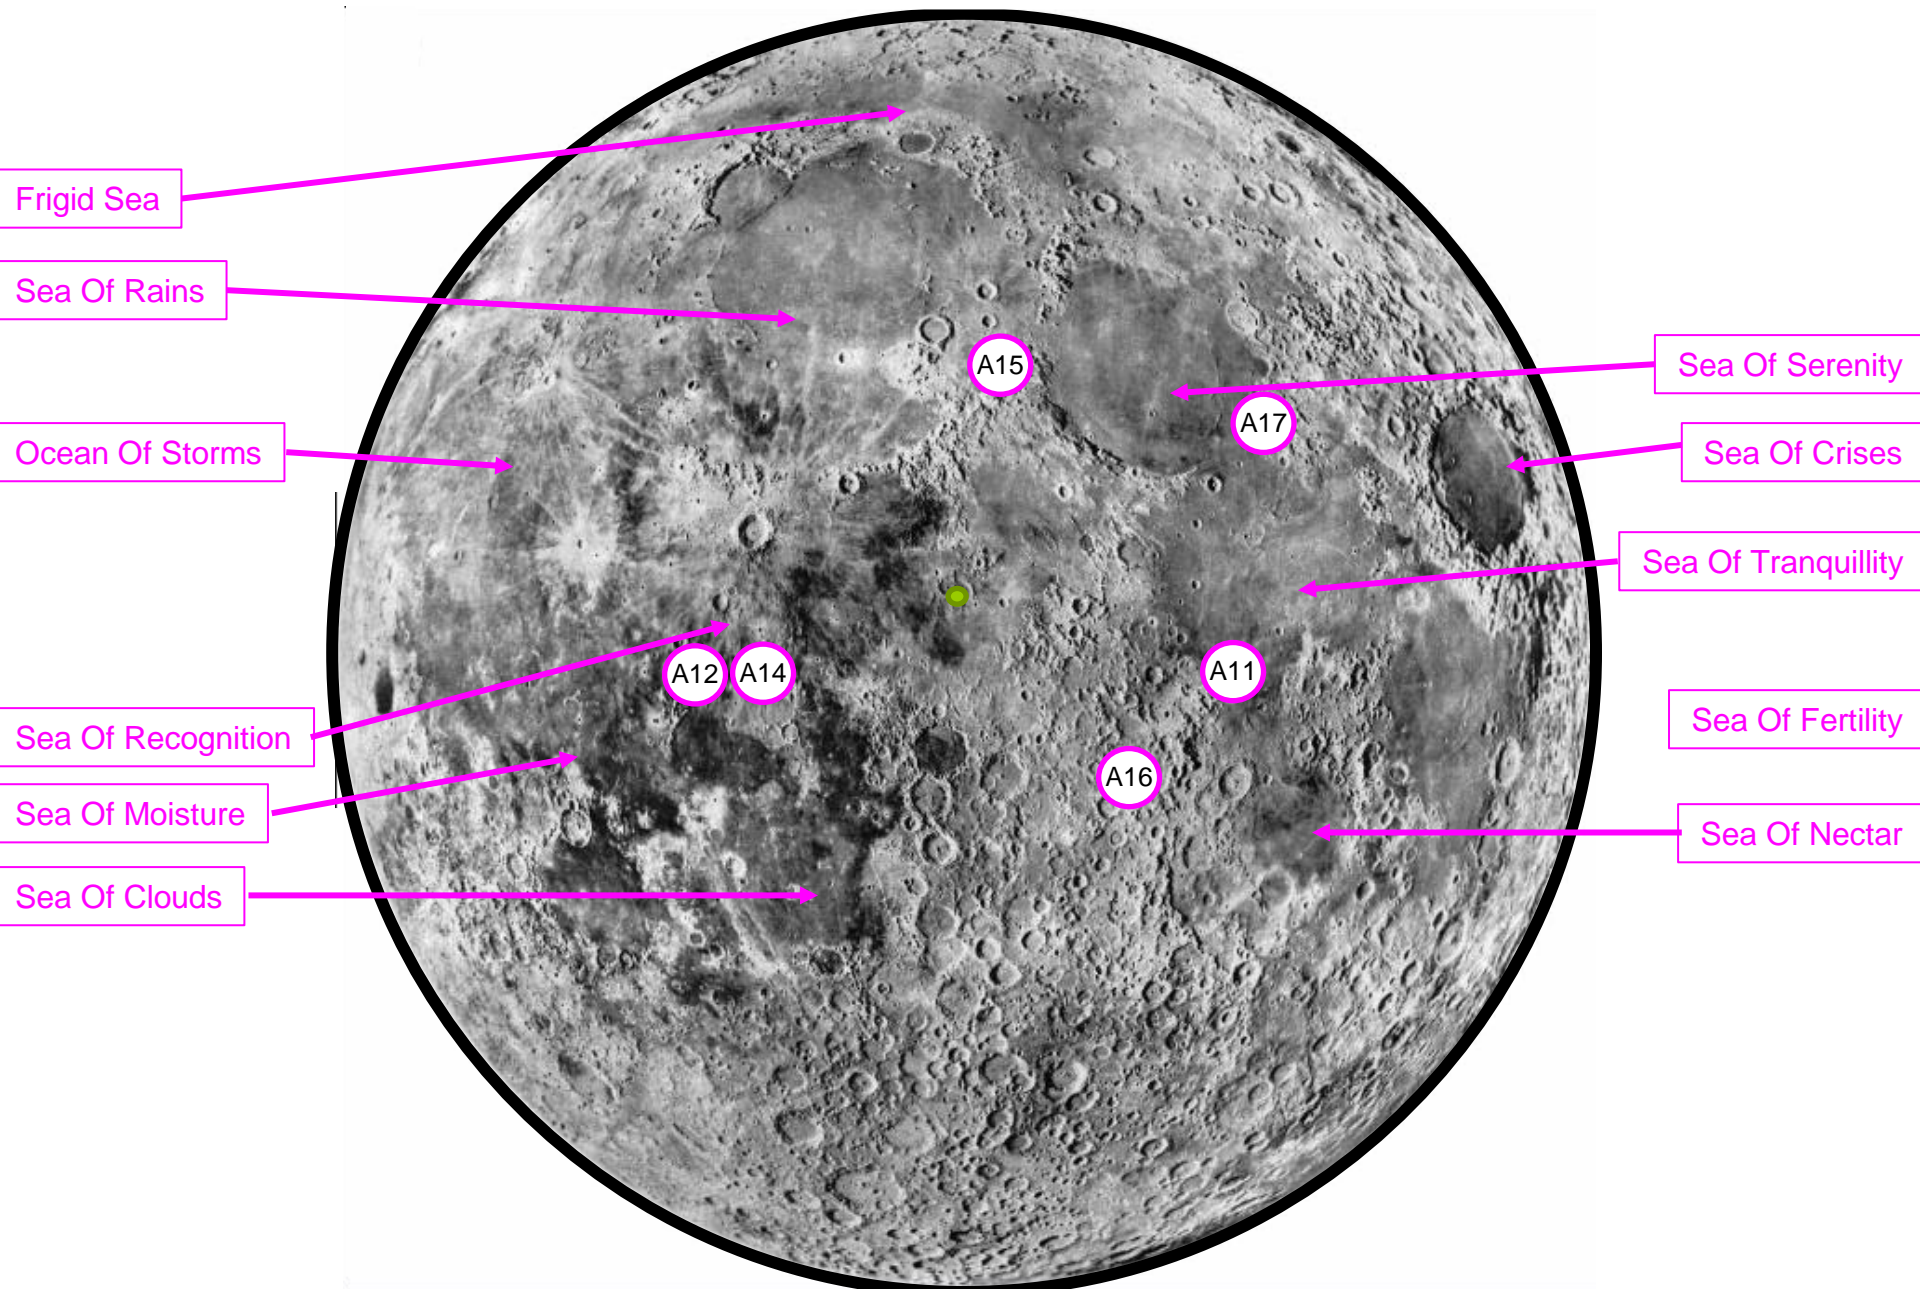

Apollo
Landing
Sites >

A11
Tranquility

A12
Procellarum

A14
Fra Mauro

A15
Hadley-Apennine

A16
Descartes

A17
Taurus-Littrow

Thaxted Astronomical Society

SIGs

The

Moon

Drawings

Introduction

<https://lovethenightsky.com/moon-coordinates-what-are-selenographic-coordinates/>

Moon Coordinates: Your Complete Guide to Using Selenographic Coordinates

The **Selenographic Coordinate system** uses degrees and is based on two measurements:

Latitude: How far north or south of the moon's equator an object is.

Longitude: How far east or west (left or right of the moon as we look at it) from the middle of the moon's surface, which is called the moon's prime meridian.

Apollo 17 >

Sea Of Serenity >

Apollo 15 >

Sea Of Crises >

Sea Of Nectar >

Apollo 16 >

Sea Of Fertility

Apollo 12 >