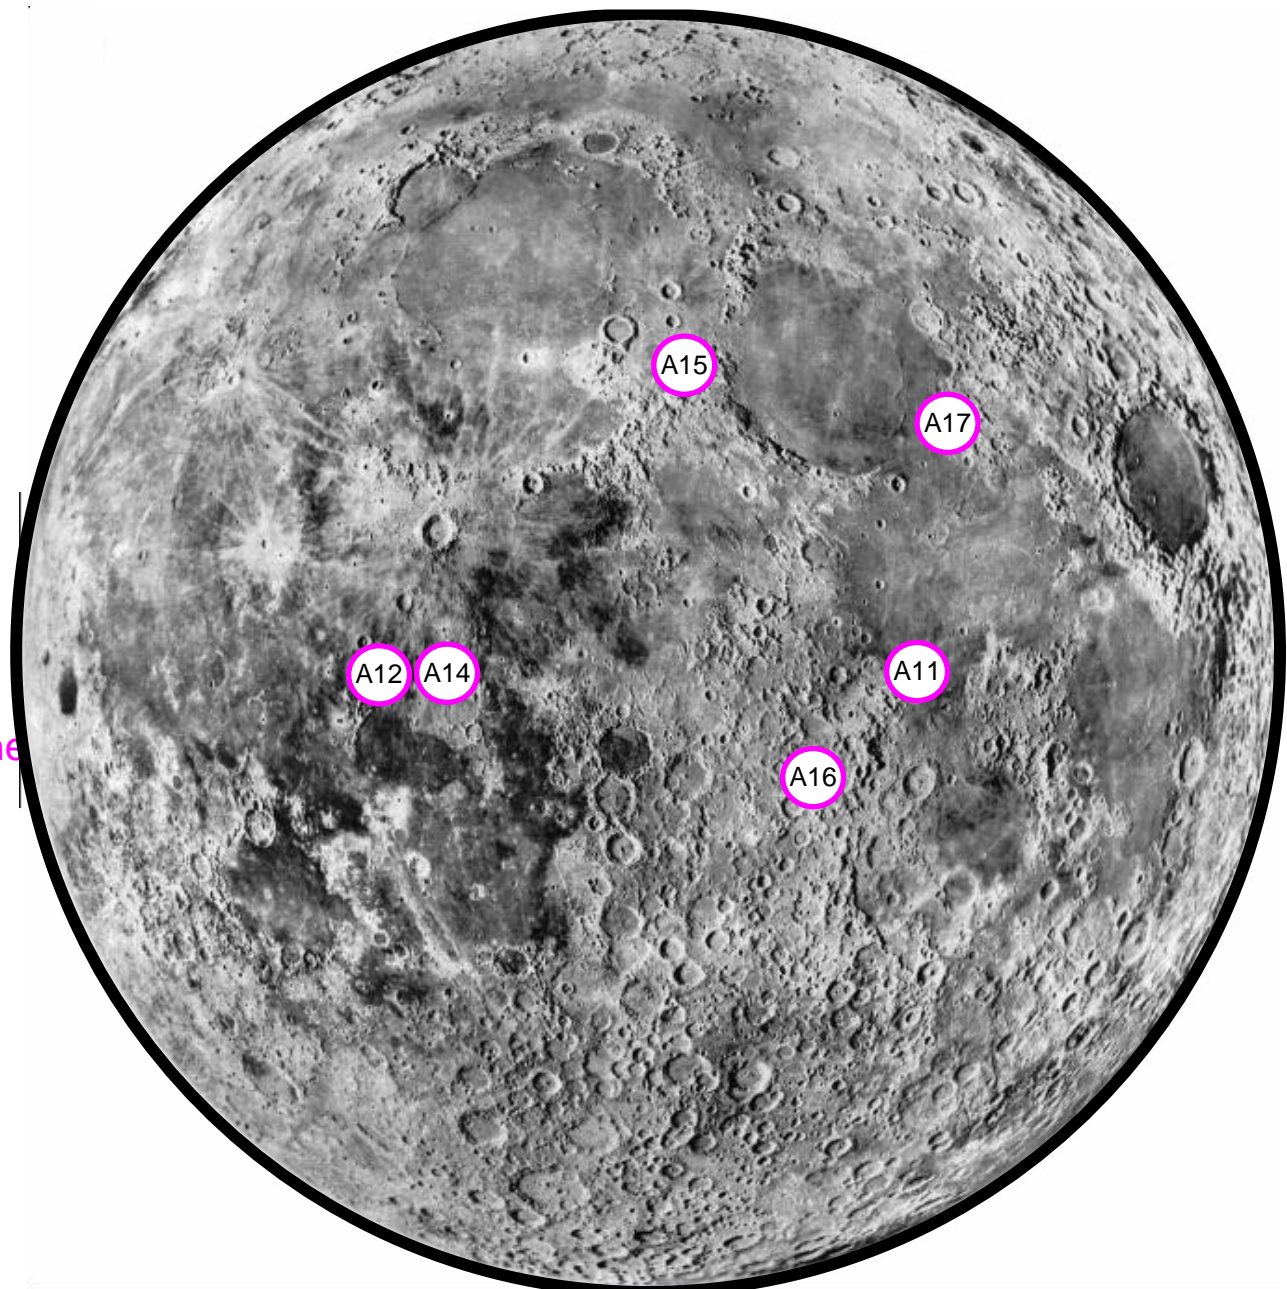

Apollo
Landing
Sites >

A11
Tranquility

A12
Procellarum

A14
Fra Mauro

A15
Hadley-Apennine

A16
Descartes

A17
Taurus-Littrow

Thaxted Astronomical Society

SIGs

The

Moon

Drawings

Introduction

<https://lovethenightsky.com/moon-coordinates-what-are-selenographic-coordinates/>

Moon Coordinates: Your Complete Guide to Using Selenographic Coordinates

The **Selenographic Coordinate system** uses degrees and is based on two measurements:

Latitude: How far north or south of the moon's equator an object is.

Longitude: How far east or west (left or right of the moon as we look at it) from the middle of the moon's surface, which is called the moon's prime meridian.

Apollo 17 >

Sea Of Serenity >

Apollo 15 >

Sea Of Crises >

Sea Of Nectar >

Apollo 16 >

Sea Of Fertility

Apollo 12 >