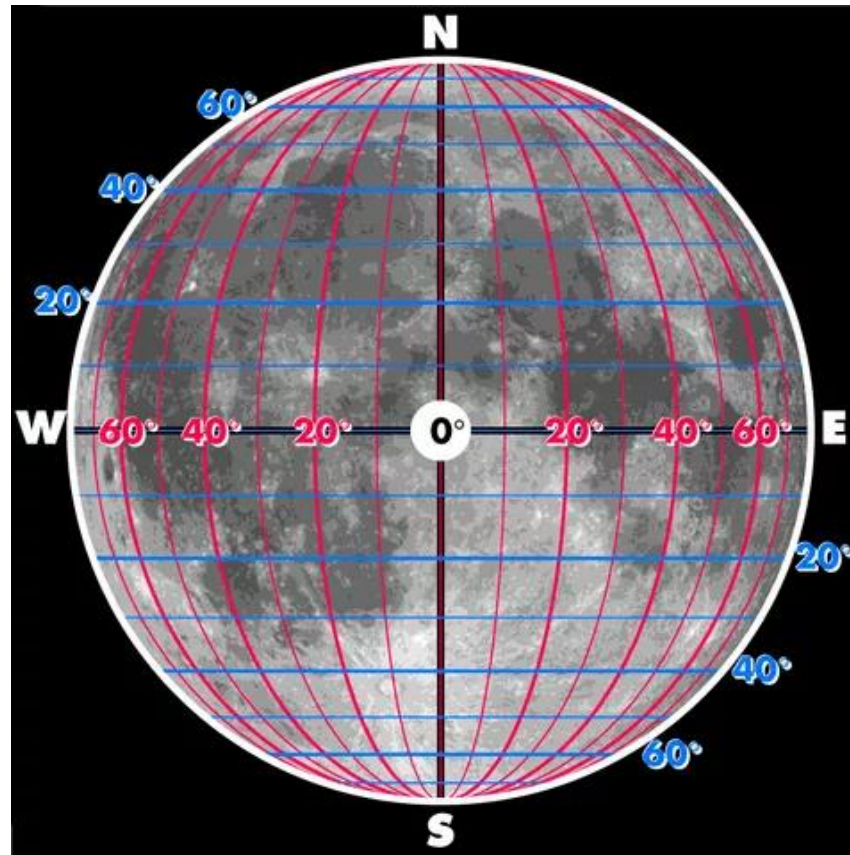

SIGs

The

Moon

Drawings

Introduction

<https://lovethenightsky.com/moon-coordinates-what-are-selenographic-coordinates/>

Moon Coordinates: Your Complete Guide to Using Selenographic Coordinates

The **Selenographic Coordinate system** uses degrees and is based on two measurements:

Latitude: How far north or south of the moon's equator an object is.

Longitude: How far east or west (left or right of the moon as we look at it) from the middle of the moon's surface, which is called the moon's prime meridian.